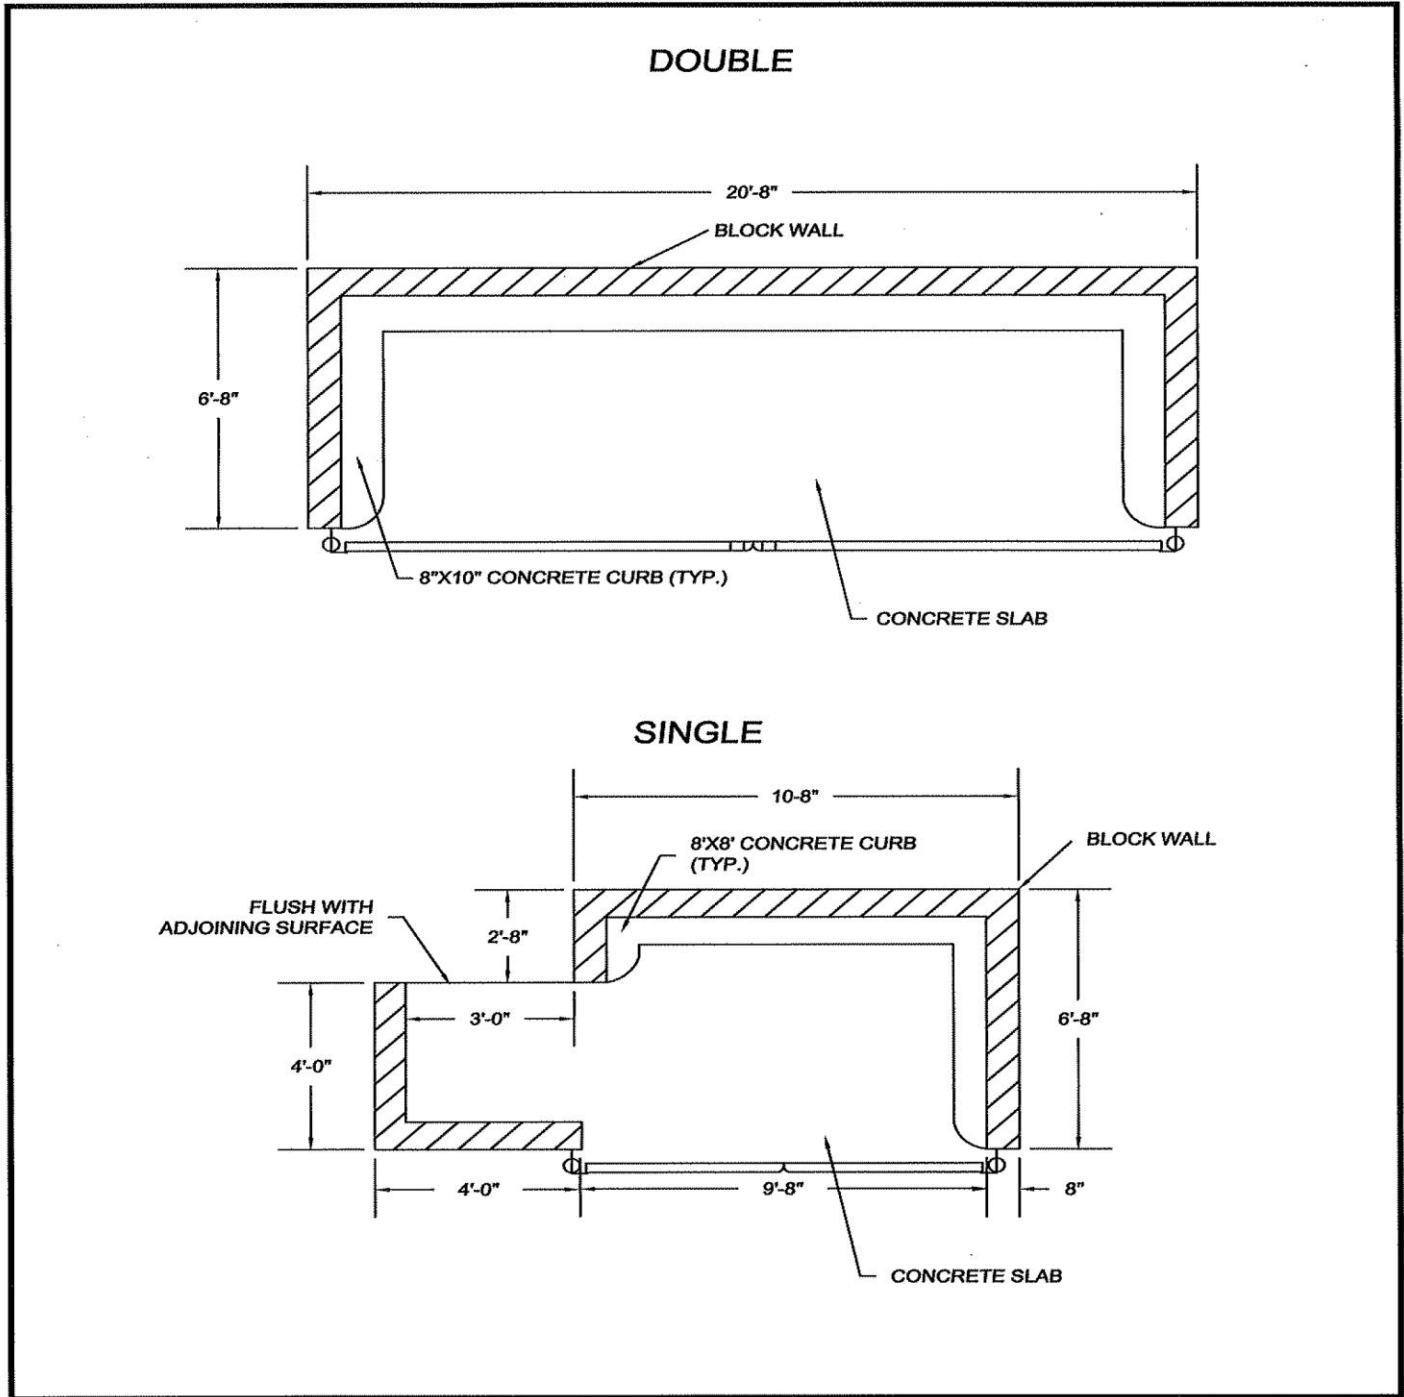

City of Temple City Trash Bin Enclosure

(schematic Designs)

*These drawings and photos are merely suggestions and Athens Services assumes no responsibility in regard to the feasibility of these enclosures to meet the serviceability needs of any specific customer or to meet the requirements of any specific bin size, channel type, or other factor.

*Photographs of Suggested Designs**

Close-up view of Gate Latch

Inside View

Outside View

Close-up view of inside curb

*These drawings and photos are merely suggestions and Athens Services assumes no responsibility in regard to the feasibility of these enclosures to meet the serviceability needs of any specific customer or to meet the requirements of any specific bin size, channel type, or other factor.